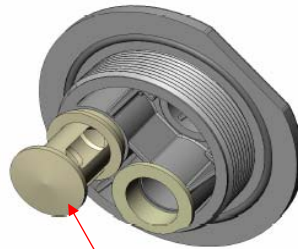

	# of ports	Large fill conn with cap	Small fill conn no cap	Inlet Screen	Inlet Diffuser	Stainless Steel Rings	Threaded internal port
XTA-45-2	2	N/A	N/A	N	N	N	N
XTA-45-2-1T	2	N/A	N/A	N	N	N	Y
XTA-45-2-ID	2	N/A	N/A	N	Y	N	N
XTA-45-2-IS	2	N/A	N/A	Y	N	N	N

XTA-45-2

XTA-45-3

XTA-45-3-1

Threaded internal port

Inlet diffuser

Inlet screen

SS rings