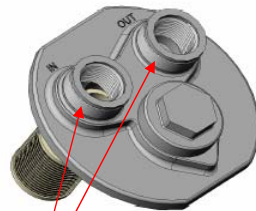

	# of ports	Large fill conn with cap	Small fill conn no cap	Inlet Screen	Inlet Diffuser	Stainless Steel Rings	Threaded internal port
XTA-45-2	2	N/A	N/A	N	N	N	N
XTA-45-2-1T	2	N/A	N/A	N	N	N	Y
XTA-45-2-ID	2	N/A	N/A	N	Y	N	N
XTA-45-2-IS	2	N/A	N/A	Y	N	N	N

XTA-45-2

XTA-45-3

XTA-45-3-1

Threaded internal port

Inlet diffuser

Inlet screen

SS rings