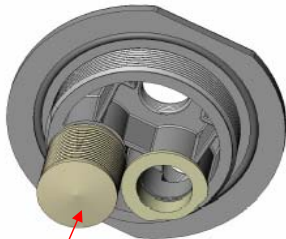

	# of ports	Large fill conn with cap	Small fill conn no cap	Inlet Screen	Inlet Diffuser	Stainless Steel Rings	Threaded internal port
XTA-45-2	2	N/A	N/A	N	N	N	N
XTA-45-2-1T	2	N/A	N/A	N	N	N	Y
XTA-45-2-ID	2	N/A	N/A	N	Y	N	N
XTA-45-2-IS	2	N/A	N/A	Y	N	N	N

XTA-45-2

XTA-45-3

XTA-45-3-1

Threaded internal port

Inlet diffuser

Inlet screen

SS rings